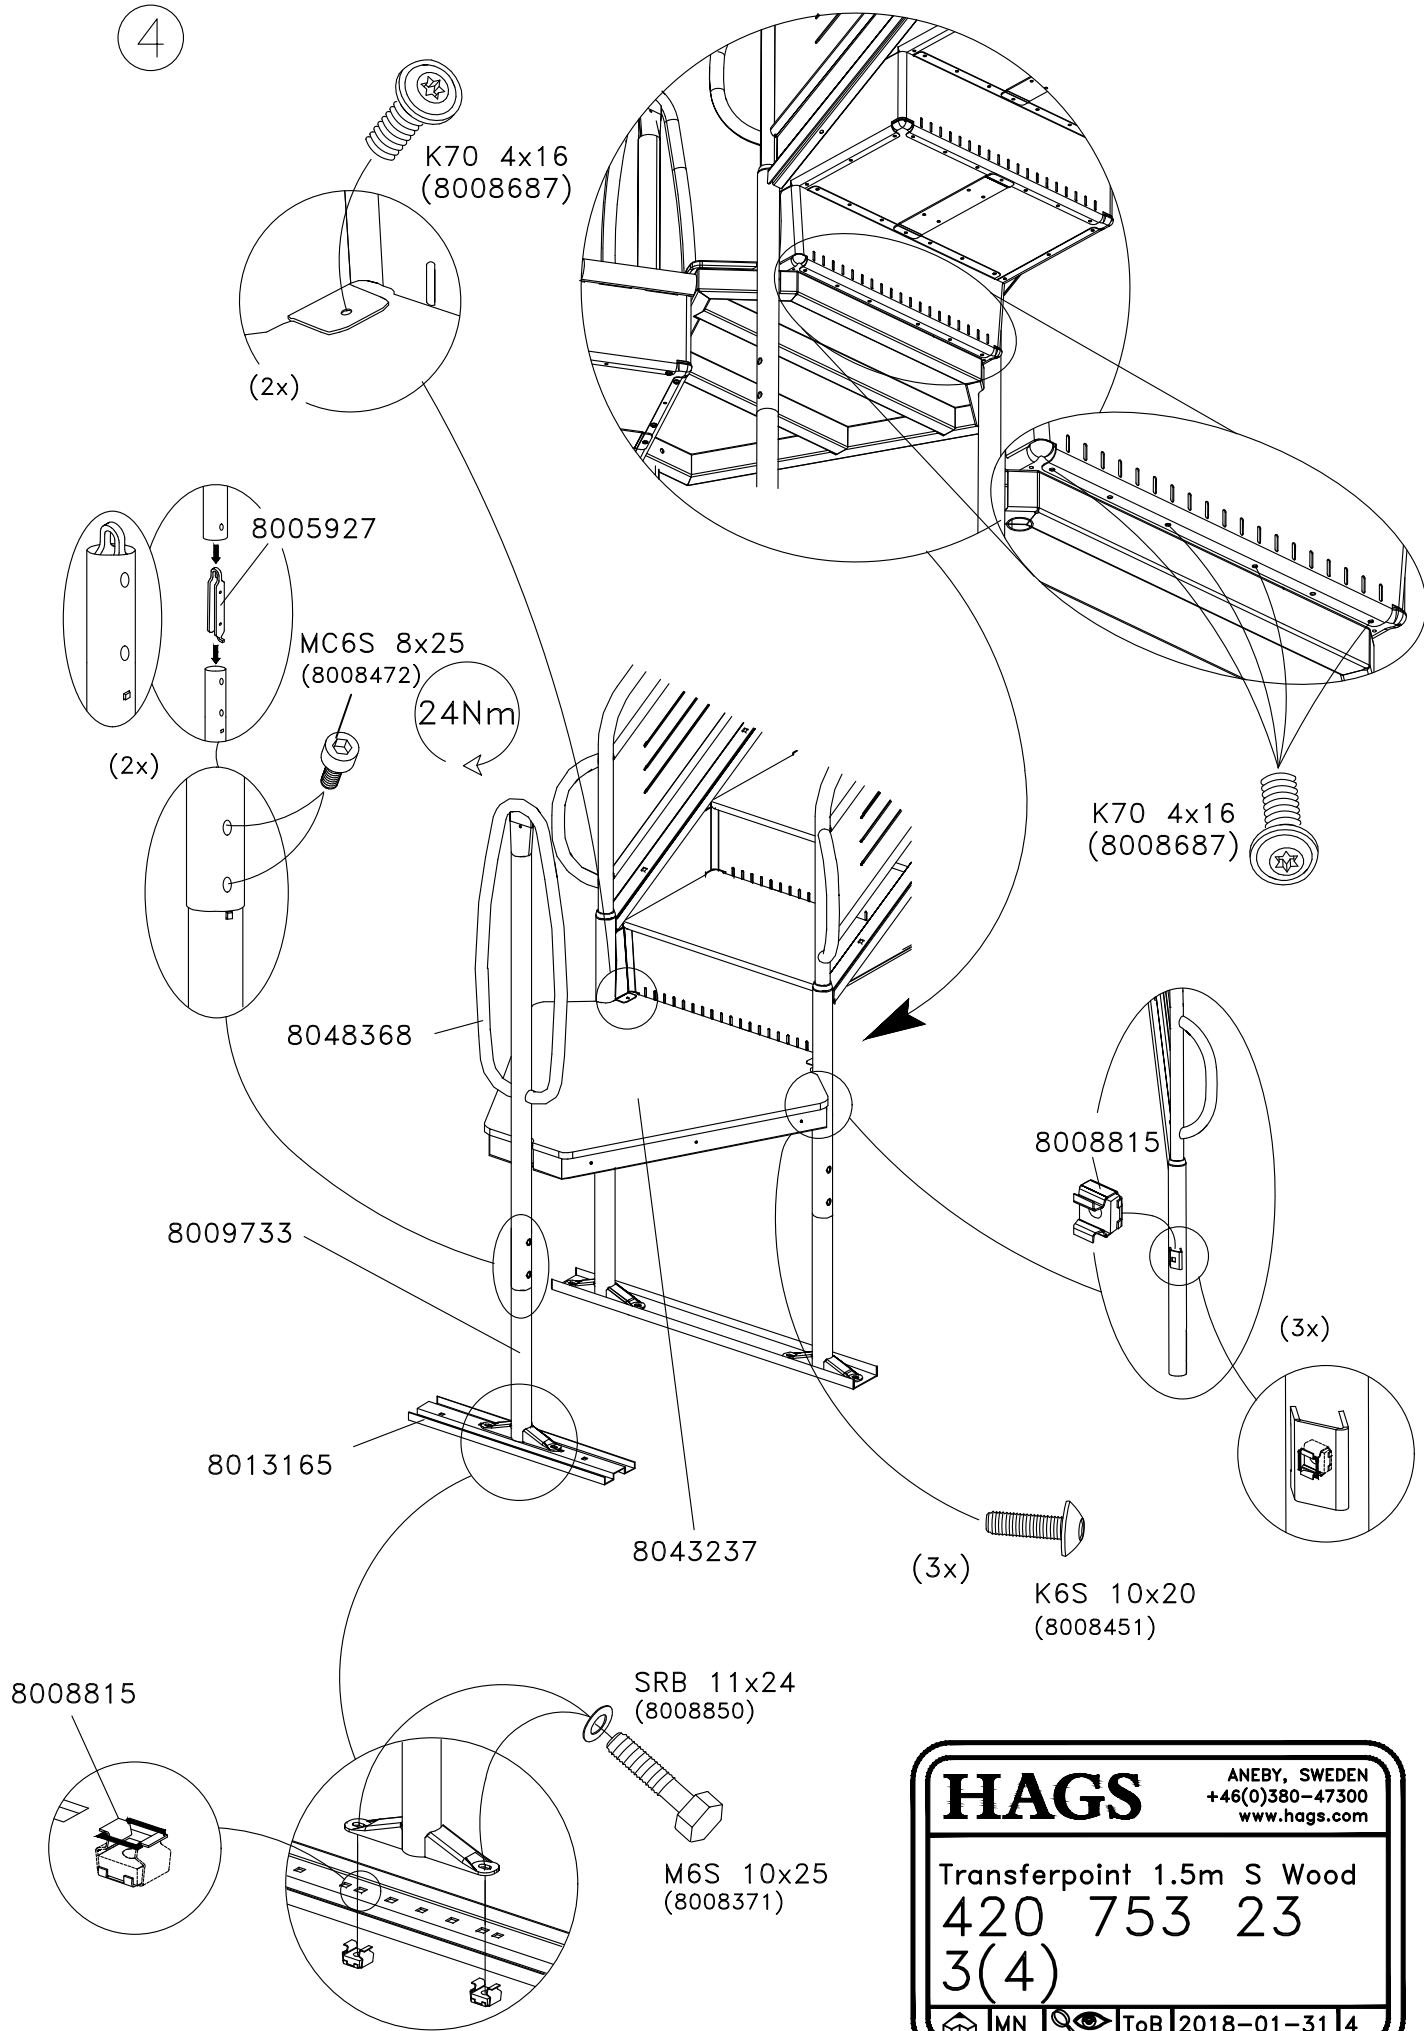

2

3

**HAGS** ANEBY, SWEDEN  
+46(0)380-47300  
www.hags.com

Transferpoint 1.5m S Wood  
420 753 23  
2(4)

MN ToB 2018-01-31 4

4

<b>HAGS</b>		ANEBY, SWEDEN	
		+46(0)380-47300	
		www.hags.com	
Transferpoint 1.5m S Wood			
420 753 23			
3(4)			
	MN		ToB 2018-01-31 4

5

(2x)

MC6S 8x25  
(8008472)

24Nm

MRX-TT 6x20  
(8008523)

(3x)

SRB 11x24  
(8008850)

M6S 10x25  
(8008371)